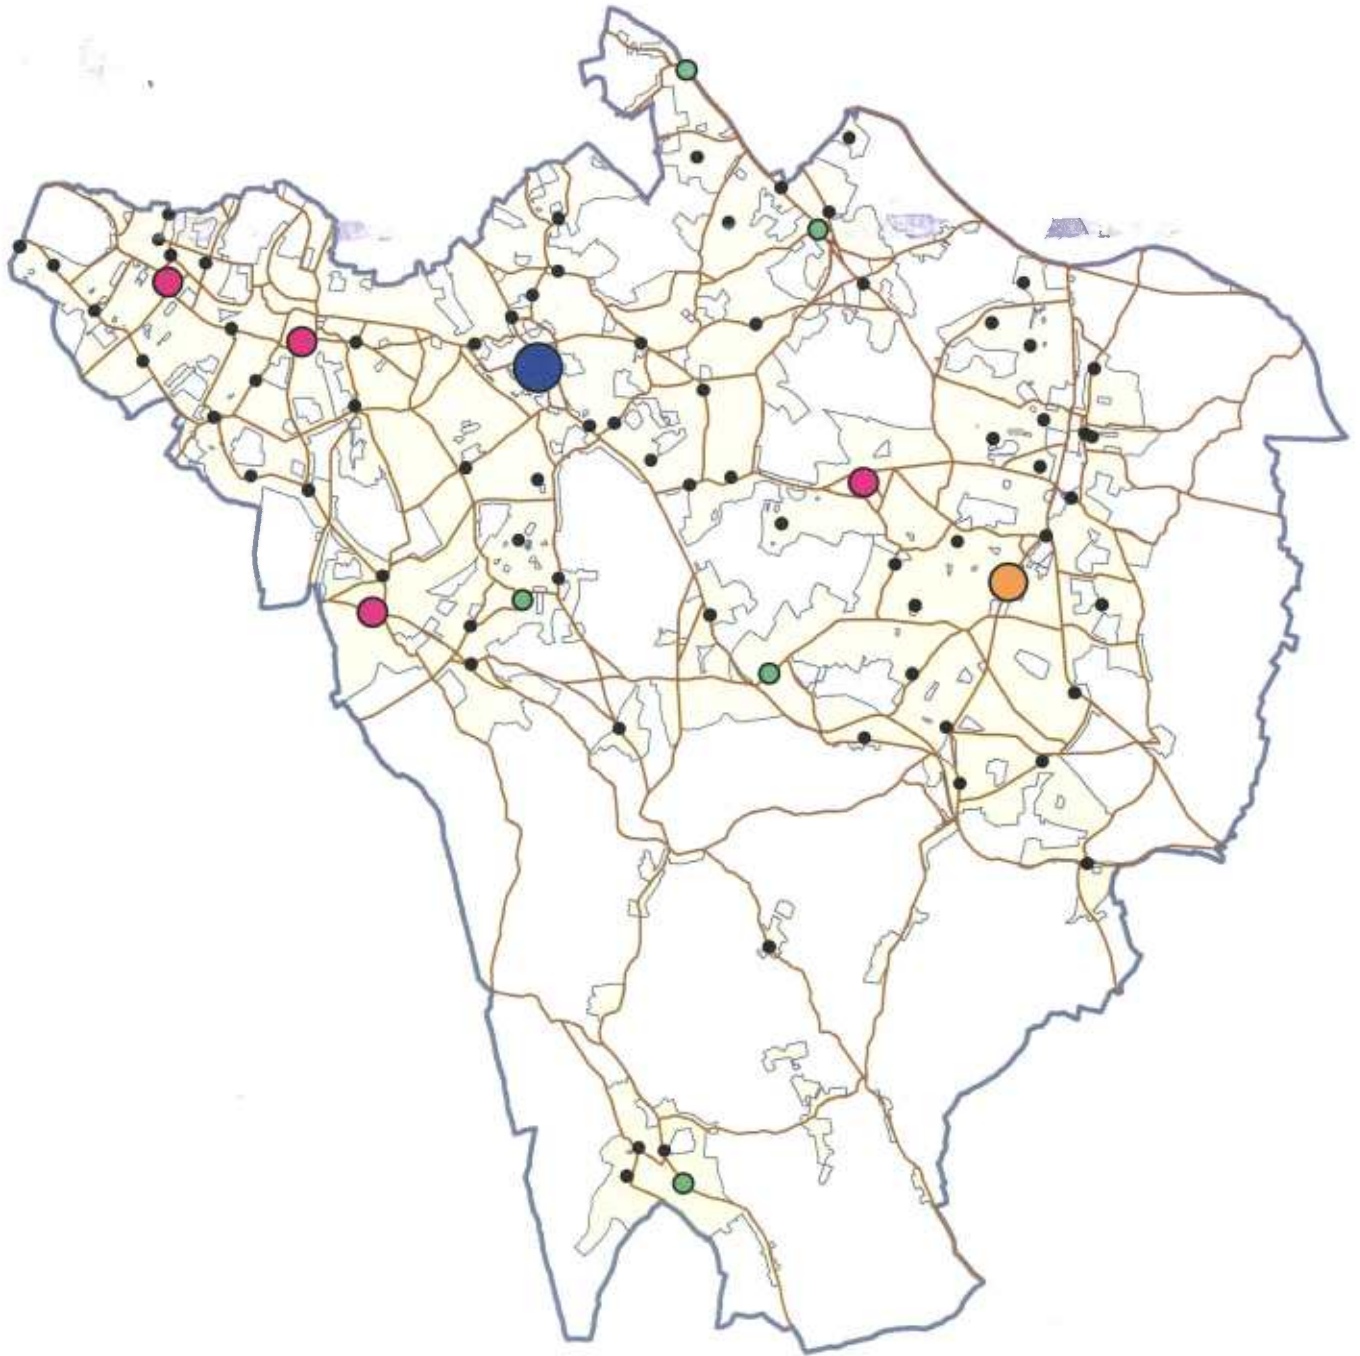

Retail Centres in L. B. Bromley Ranked According to the London Plan Hierarchy

Legend

Type of Centre

-  Metropolitan Centre
-  Major Centre
-  District Centre
-  Local Centre
-  Neighbourhood Centre/Parade
-  Roads

1:96,407